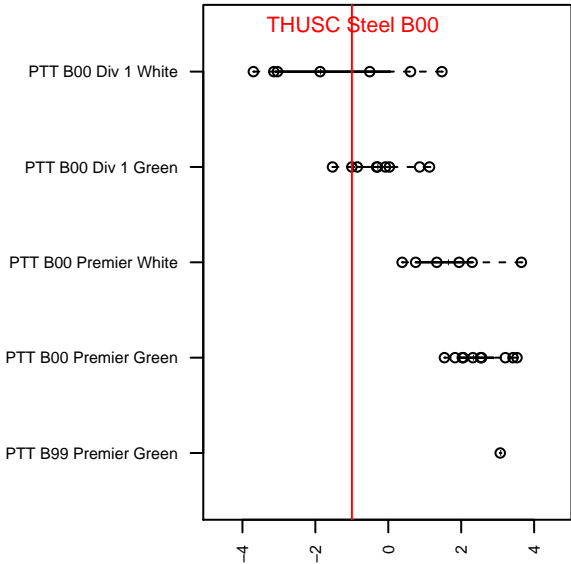

THUSC Steel B00

Tualatin Hills United SC
 Beaverton, OR
 B00 total strength=1149
 attack=4.1 defense=2.74
 fall league = PTT B00 Div 1 Green

alt names used:
 THUSC STEEL (OR)
 THUSC United Steel
 THUSC United Steel

Venues played:
 2015 Oswego Nike Cup Silver U15
 2015 PTT B00 Division 1 Green
 2015 United College Showcase U15-16
 2015 OYS Presidents Cup B00

THUSC Steel B00
 Dots are actual minus expected GF (blue circles) and GA (red triangles).
 Blue line is smoothed change in attack strength. Red is smoothed change in defense strength.

**attack and defense variance (black dot)
relative to other teams
and top 10 in region**

**attack and defense rating
relative to others at age
and all opponents in last 13 months**

Performance relative to 13 month average